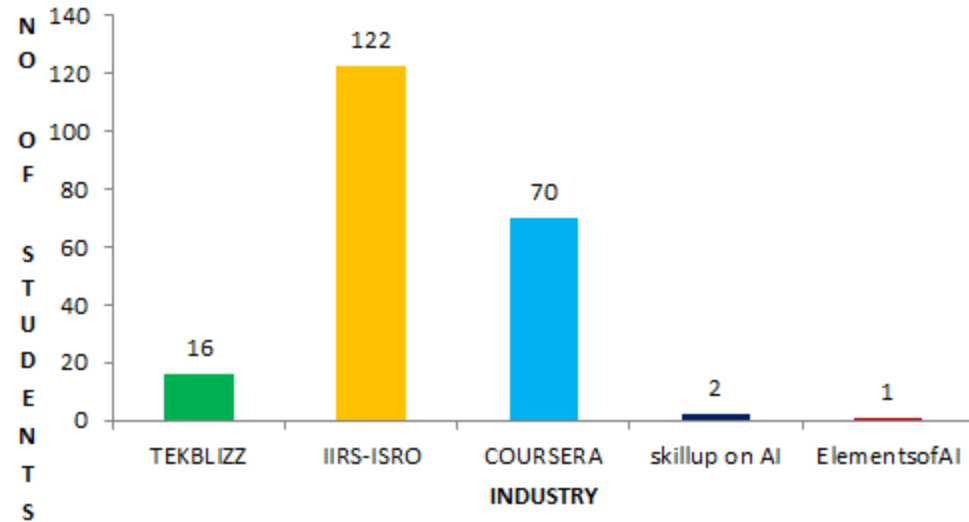

2019-20 ACADEMIC YEAR 2017-21 BATCH

INDUSTRIAL TRAINING DATA, 2019-20 ACADEMIC YEAR, 2017-21 ADMITTED BATCH						
S.NO	ROLL NO	INDUSTRY			INDUSTRY	ECE-A
1	317126512001	Tekblizz			Tekblizz	13
2	317126512002	IIRS-ISRO			IIRS-ISRO	51
3	317126512003	cours era			cours era	5
4	317126512004	IIRS-ISRO			TOTAL	69
5	317126512005	IIRS-ISRO				
6	317126512006	IIRS-ISRO				
7	317126512007	Tekblizz				
8	317126512008	IIRS-ISRO